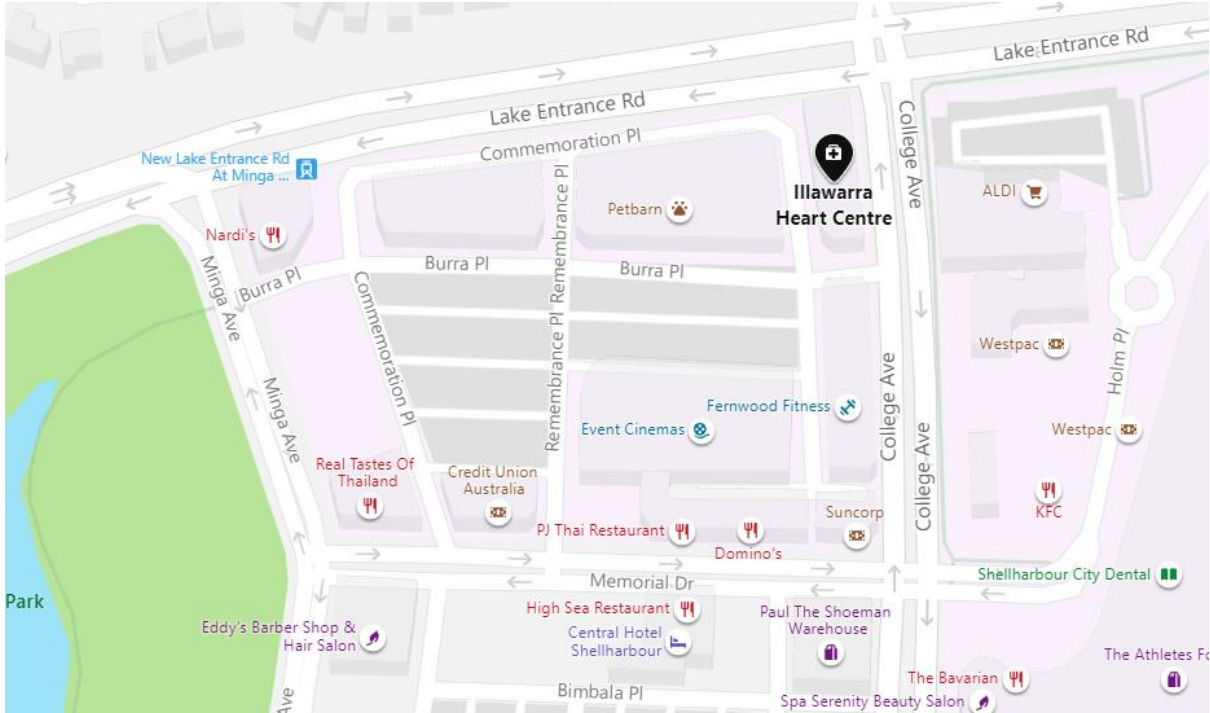

Shellharbour Clinic

Entry via Burra Place

Patient parking directly in front of the building.

Disabled access.

Wollongong Clinic

Grey cottage at the intersection of Loftus and Darling Streets.

Patient parking at rear of the building.