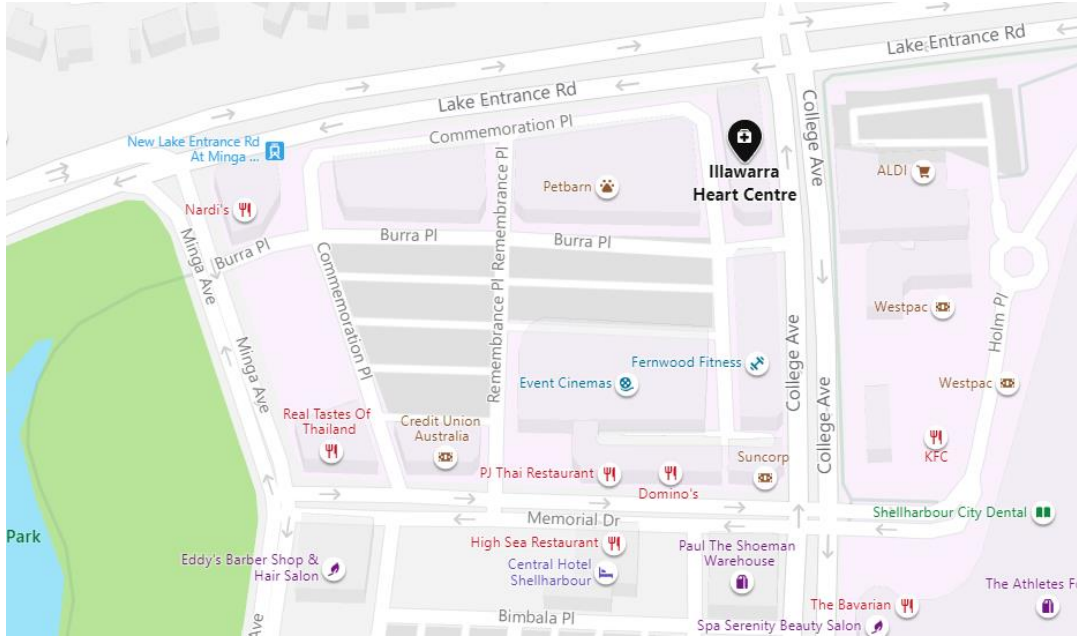

Shellharbour Clinic

Entry via Burra Place

Patient parking directly in front of the building.

Wheelchair access.

Wollongong Clinic (New temporary site)

Red brick building on the corner of Market and Regent Streets.

Parking available on surrounding streets or at Crown Central parking station.

Wheelchair access.